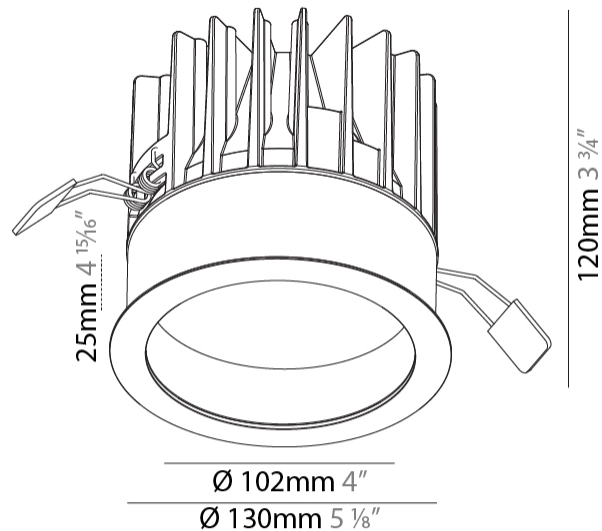

GENERAL

Series: Oiko
Subseries: Oiko Comfort
Brand: Prolicht
Division: Architectural
Mounting Type: Recessed
Mounting Location: Ceiling
Subcategory: Downlight

PHYSICAL

Shape: Round
Diameter (mm): 130
Diameter (in): 5 1/8
Height (mm): 120
Height (in): 4 3/4
Ceiling Thickness (mm): 10 / 12.5 / 15
Ceiling Thickness (in): 3/8 or 1/2 or 9/16
Min. Recessing Depth (mm): 130
Min. Recessing Depth (in): 5 1/8
Light Distribution: Downlight
Weight (kg): 0.82
Weight (lbs): 1.81
Fixture Finish: SSR / BKV / CWI / CRY / HAB / UFT / ITA / RUA / FTG / MYG / LOD / PUS / FRO / FUP / KIA / POP / BLS / SPG / MEY / GOH / GUM / CHC / COM / ABZ / JAG / OBR / MOS / ROR
Fixture Material: Aluminum Die Cast
Cut-out Measurements: D. - 130mm / 5 1/8"

ELECTRICAL

Lamp Type: LED (Zhaga Standard)
Input Wattage (W): 28.6
Total Output Wattage (W): 26
Dimming: Tri-Mode (Non-Dimming and Phase Dimming (120Vac only) and 0-10V Dimming)
Driver Included: No
Driver Location: Recessed Housing
Driver Type: Constant Current - Universal
Housing: See components
Input Voltage (V): 120 - 277
Constant Current (MA): 700

LED

Number of LEDs: 1
Color Temperature (°K): 2700 / 3000 / 3500 / 4000
Max. Delivered Lumen (lm): 2282 / 2340 / 2436 / 2486
Nominal Lumen (lm): 3210 / 3290 / 34459 / 3530
CRI: >90 CRI
Lamp Life (hrs): 50000

OPTICAL

Reflector: 12 / 24 / 40

RATINGS AND CERTIFICATIONS

Certified By: Certified for North American Standards
IP rating: IP20